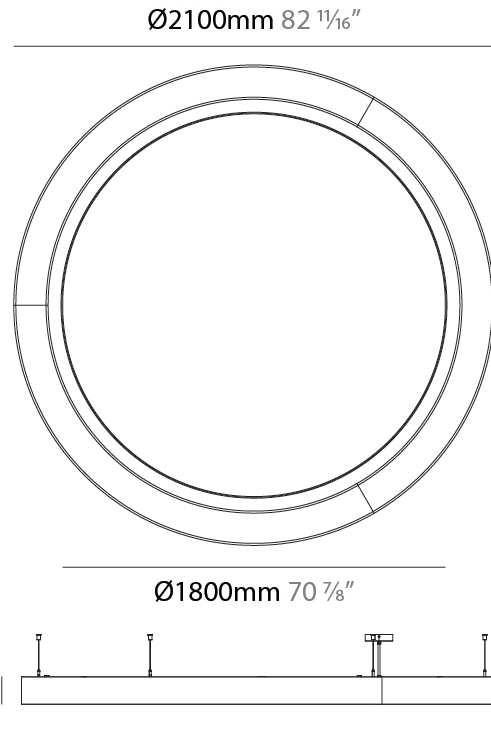

GENERAL

Series: Glorious Acoustic
Partner: Prolicht
Division: Architectural
Installation: Suspension
Product Type: Acoustic
Mounting Location: Ceiling
Light Distribution: Direct

PHYSICAL

Shape: Round
Length (mm): 2100
Length (in): 82 ¹¹/₁₆"
Width (mm): 120
Width (in): 4 ³/₄"
Diffuser: [PMMA - Opal / Micro-Prism](#)
Fixture Finish: [SSR / BKV / CWI / CRY / HAB / UFT / ITA / RUA / FTG / MYG / LOD / PUS / FRO / FUP / KIA / POP / BLS / SPG / MEY / GOH / CHC / COM / ABZ / JAG / OBR / MOS / ROR](#)
Acoustic Finish: [SFW / CYW / SEE / SYN / MTS / PMB / TTN / CYB / STO / DPE / BES / SHB / ARE / ANE / VRD / CRF](#)
Fixture Material: Aluminum
Primary Material: Acoustic
Cable Details: 2000mm / 78 3/4" or 6000mm / 236 1/4" Transparent Cable

ELECTRICAL

Lamp Type: LED (Zhaga Standard)
Input Wattage (W): 105
Total Output Wattage (W): 84 / 67.2 (3500K)
Dimming: [Phase Dimming / 0-10V Dimming / Matter Dimming](#)
Driver Included: Yes
Driver Location: Integrated
Driver Type: Constant Current - Universal
Driver Class: Class 2
Input Voltage (V): 120 - 277
Constant Current (MA): 350 / 700 (3500K)

LED

[Color Temperature (°K): 2700 / 3000 / 3500 / 4000](#)
Nominal Lumen (lm): Max 10,240
CRI: >90 CRI
Lamp Life (hrs): 50000

OPTICAL

RATINGS AND CERTIFICATIONS

Certified By: CSA Certified to UL and CSA Standards
IP rating: IP20