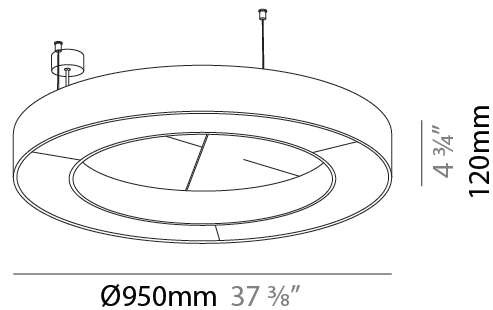

GENERAL

Series: Glorious Acoustic
Partner: Prolicht
Division: Architectural
Installation: Suspension
Product Type: Acoustic
Mounting Location: Ceiling
Light Distribution: Direct / Indirect

PHYSICAL

Shape: Round
Diameter (mm): 950
Diameter (in): 37 ³/₈
Width (mm): 120
Width (in): 4 ³/₄
Diffuser: PMMA - Opal / Micro-Prism
Fixture Finish: SSR / BKV / CWI / CRY / HAB / UFT / ITA / RUA / FTG / MYG / LOD / PUS / FRO / FUP / KIA / POP / BLS / SPG / MEY / GOH / CHC / COM / ABZ / JAG / OBR / MOS / ROR
Acoustic Finish: SFW / CYW / SEE / SYN / MTS / PMB / TTN / CYB / STO / DPE / BES / SHB / ARE / ANE / VRD / CRF
Fixture Material: Aluminum
Primary Material: Acoustic
Cable Details: 2000mm / 78 3/4" or 6000mm / 236 1/4" Transparent Cable

ELECTRICAL

Lamp Type: LED (Zhaga Standard)
Input Wattage (W): 64
Total Output Wattage (W): 58.2
Dimming: Tri-Mode (Non-Dimming and Phase Dimming (120Vac only) and 0-10V Dimming)
Driver Included: Yes
Driver Location: Integrated
Driver Type: Constant Current - Universal
Driver Class: Class 2
Input Voltage (V): 120 - 277

LED

Color Temperature (°K): 2700 / 3000 / 3500 / 4000
Max. Delivered Lumen (lm): Max 7331
Nominal Lumen (lm): Max 9535
CRI: >90 CRI
Lamp Life (hrs): 50000

OPTICAL

RATINGS AND CERTIFICATIONS

Certified By: CSA Certified to UL and CSA Standards
IP rating: IP20