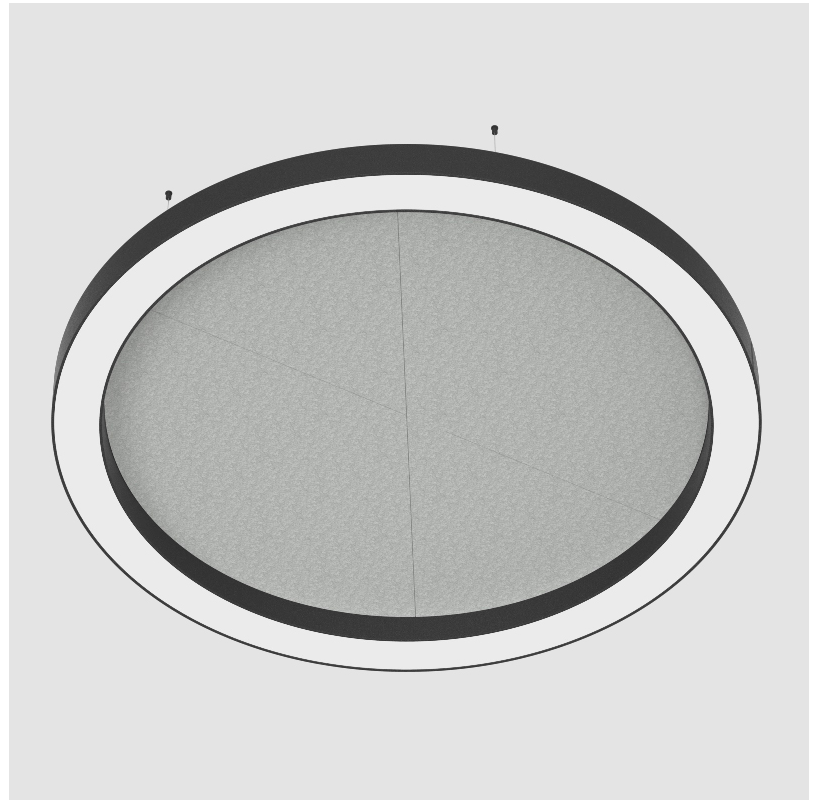

GENERAL

Series: Glorious Acoustic
Partner: Prolicht
Division: Architectural
Installation: Suspension
Product Type: Acoustic
Mounting Location: Ceiling
Light Distribution: Direct

PHYSICAL

Shape: Round
Diameter (mm): 2100
Diameter (in): 82 11/16
Width (mm): 120
Width (in): 4 3/4
Diffuser: PMMA - Opal / Micro-Prism
Fixture Finish: SSR / BKV / CWI / CRY / HAB / UFT / ITA / RUA / FTG / MYG / LOD / PUS / FRO / FUP / KIA / POP / BLS / SPG / MEY / GOH / CHC / COM / ABZ / JAG / OBR / MOS / ROR
Acoustic Finish: SFW / CYW / SEE / SYN / MTS / PMB / TTN / CYB / STO / DPE / BES / SHB / ARE / ANE / VRD / CRF
Fixture Material: Aluminum
Primary Material: Acoustic
Cable Details: 2000mm / 78 3/4" or 6000mm / 236 1/4" Transparent Cable

ELECTRICAL

Lamp Type: LED (Zhaga Standard)
Input Wattage (W): 102.8
Total Output Wattage (W): 94.6
Dimming: Non-Dimmable
Driver Included: Yes
Driver Location: Integrated
Driver Type: Constant Current - Universal
Driver Class: Class 2
Input Voltage (V): 120 - 277

LED

Color Temperature (°K): 2700 / 3000 / 3500 / 4000
Max. Delivered Lumen (lm): 9554 / 9888 / 11611 / 10053
Nominal Lumen (lm): 13405 / 13874 / 16291 / 14105
CRI: >90 CRI
Lamp Life (hrs): 50000

OPTICAL

RATINGS AND CERTIFICATIONS

Certified By: CSA Certified to UL and CSA Standards
IP rating: IP20