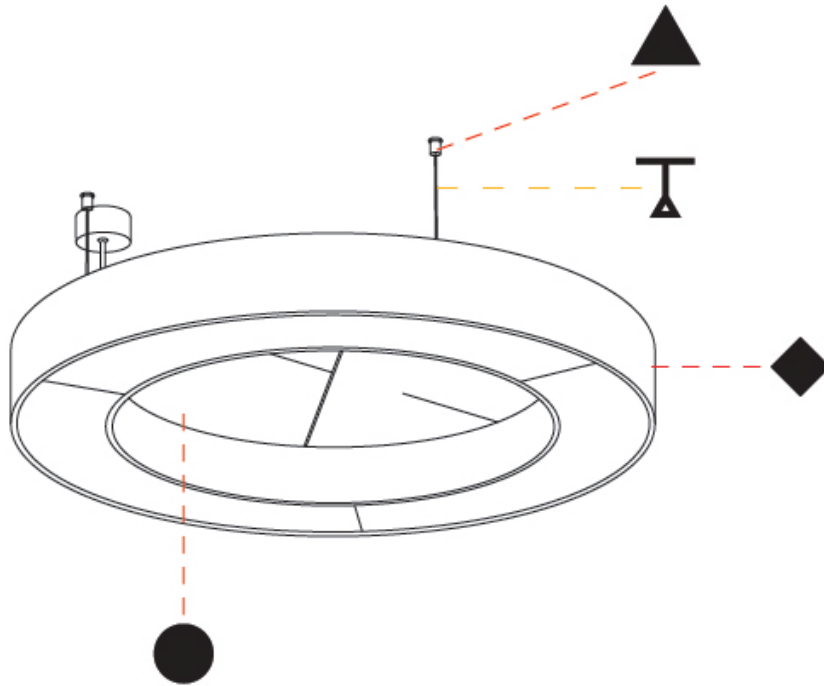

GLORIOUS ACOUSTIC SUSPENSION

A300724-

PROJECT	_____
TYPE	_____
SPECIFIER	_____
QUANTITY	_____
DATE	_____

A