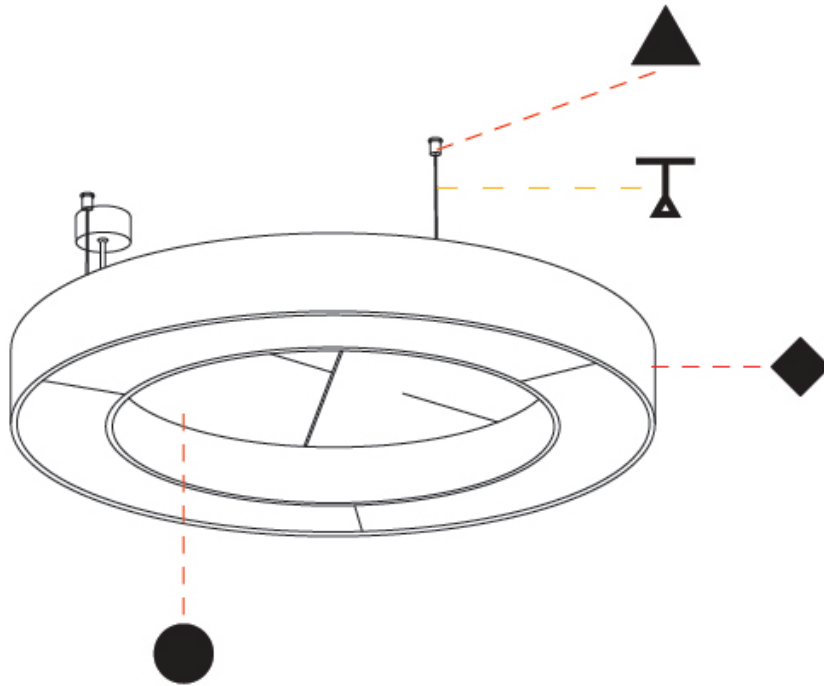

GLORIOUS ACOUSTIC SUSPENSION

A300719-

PROJECT	_____
TYPE	_____
SPECIFIER	_____
QUANTITY	_____
DATE	_____

A