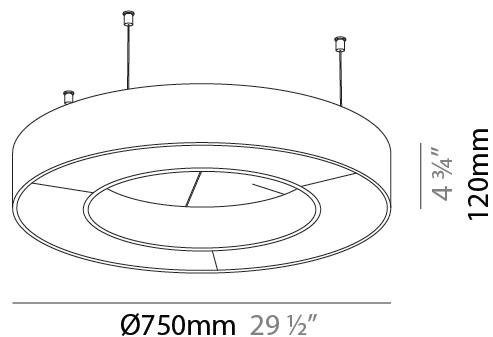

GENERAL

Series: Glorious Acoustic
Partner: Prolicht
Division: Architectural
Installation: Suspension
Product Type: Acoustic
Mounting Location: Ceiling
Light Distribution: Direct / Indirect

PHYSICAL

Shape: Round
Diameter (mm): 750
Diameter (in): 29 1/2"
Width (mm): 120
Width (in): 4 3/4"
Diffuser: [PMMA - Opal / Micro-Prism](#)
Fixture Finish: [SSR / BKV / CWI / CRY / HAB / UFT / ITA / RUA / FTG / MYG / LOD / PUS / FRO / FUP / KIA / POP / BLS / SPG / MEY / GOH / CHC / COM / ABZ / JAG / OBR / MOS / ROR](#)
Acoustic Finish: [SFW / CYW / SEE / SYN / MTS / PMB / TTN / CYB / STO / DPE / BES / SHB / ARE / ANE / VRD / CRF](#)
Fixture Material: Aluminum
Primary Material: Acoustic
Cable Details: [2000mm / 78 3/4" or 6000mm / 236 1/4" Transparent Cable](#)

ELECTRICAL

Lamp Type: LED (Zhaga Standard)
Input Wattage (W): 45.1
Total Output Wattage (W): 40
Dimming: [Tri-Mode (Non-Dimming and Phase Dimming (120Vac only) and 0-10V Dimming)](#)
Driver Included: Yes
Driver Location: Integrated
Driver Type: Constant Current - Universal
Driver Class: Class 2
Input Voltage (V): 120 - 277

LED

[Color Temperature (°K): 2700 / 3000 / 3500 / 4000](#)
Max. Delivered Lumen (lm): Max 4867
Nominal Lumen (lm): Max 6637
CRI: >90 CRI
Lamp Life (hrs): 50000

OPTICAL

RATINGS AND CERTIFICATIONS

Certified By: CSA Certified to UL and CSA Standards
IP rating: IP20