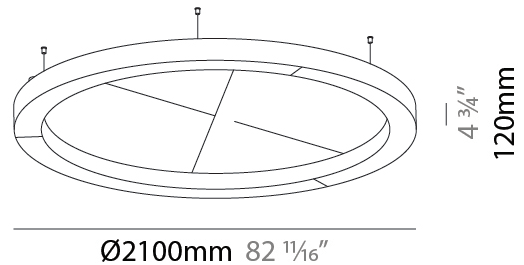

GENERAL

Series: Glorious Acoustic
Partner: Prolicht
Division: Architectural
Installation: Suspension
Product Type: Acoustic
Mounting Location: Ceiling
Light Distribution: Direct

PHYSICAL

Shape: Round
Diameter (mm): 2100
Diameter (in): 82 11/16
Width (mm): 120
Width (in): 4 3/4
Diffuser: PMMA - Opal / Micro-Prism
Fixture Finish: SSR / BKV / CWI / CRY / HAB / UFT / ITA / RUA / FTG / MYG / LOD / PUS / FRO / FUP / KIA / POP / BLS / SPG / MEY / GOH / CHC / COM / ABZ / JAG / OBR / MOS / ROR
Acoustic Finish: SFW / CYW / SEE / SYN / MTS / PMB / TTN / CYB / STO / DPE / BES / SHB / ARE / ANE / VRD / CRF
Fixture Material: Aluminum
Primary Material: Acoustic
Cable Details: 2000mm / 78 3/4" or 6000mm / 236 1/4" Transparent Cable

ELECTRICAL

Lamp Type: LED (Zhaga Standard)
Input Wattage (W): 102.8
Total Output Wattage (W): 94.6
Dimming: Non-Dimmable
Driver Included: Yes
Driver Location: Integrated
Driver Type: Constant Current - Universal
Driver Class: Class 2
Input Voltage (V): 120 - 277

LED

Color Temperature (°K): 2700 / 3000 / 3500 / 4000
Max. Delivered Lumen (lm): 9554 / 9888 / 11611 / 10053
Nominal Lumen (lm): 13405 / 13874 / 16291 / 14105
CRI: >90 CRI
Lamp Life (hrs): 50000

OPTICAL

RATINGS AND CERTIFICATIONS

Certified By: CSA Certified to UL and CSA Standards
IP rating: IP20