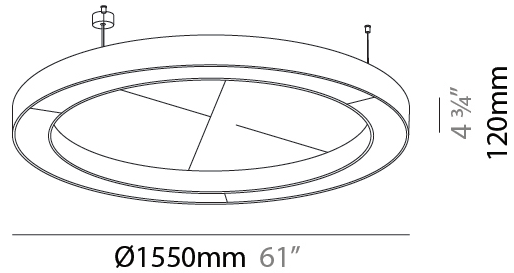

GENERAL

Series: Glorious Acoustic
Brand: Prolicht
Division: Architectural
Mounting Type: Suspension
Mounting Location: Ceiling
Subcategory: Acoustic

PHYSICAL

Shape: Round
Diameter (mm): 1550
Diameter (in): 61
Width (mm): 120
Width (in): 4 ¾
Light Distribution: Direct
Diffuser: PMMA - Opal / Micro-Prism
Fixture Finish: SSR / BKV / CWI / CRY / HAB / UFT / ITA / RUA / FTG / MYG / LOD / PUS / FRO / FUP / KIA / POP / BLS / SPG / MEY / GOH / GUM / CHC / COM / ABZ / JAG / OBR / MOS / ROR
Accent Finish: ANC / ASH / BNA / BTC / BZE / CEL / EGG / EVG / FOG / FOS / FST / FUA / IRI / IRO / KHA / LIC / LIM / MER / MSN / MUS / ONX / PEA / PLU / POL / PPY / RAY / ROY / RST / STE / SWD / TAN / TAU
Fixture Material: Aluminum
Cable Details: 2 000mm / 78 3/4" or 6 000mm / 236 1/4" Transparent Cable

ELECTRICAL

Lamp Type: LED (Zhaga Standard)
Input Wattage (W): 73.4
Total Output Wattage (W): 66.3
Dimming: Non-Dimmable
Driver Included: Yes
Driver Location: Integrated
Driver Type: Constant Current - Universal
Driver Class: Class 2
Input Voltage (V): 120 - 277

LED

Color Temperature (°K): 2700 / 3000 / 3500 / 4000
Max. Delivered Lumen (lm): 6224 / 6442 / 7564 / 6549
Nominal Lumen (lm): 9575 / 9910 / 11636 / 10075
CRI: >90 CRI
Lamp Life (hrs): 50000

OPTICAL

RATINGS AND CERTIFICATIONS

Certified By: CSA Certified to UL and CSA Standards
IP rating: IP20