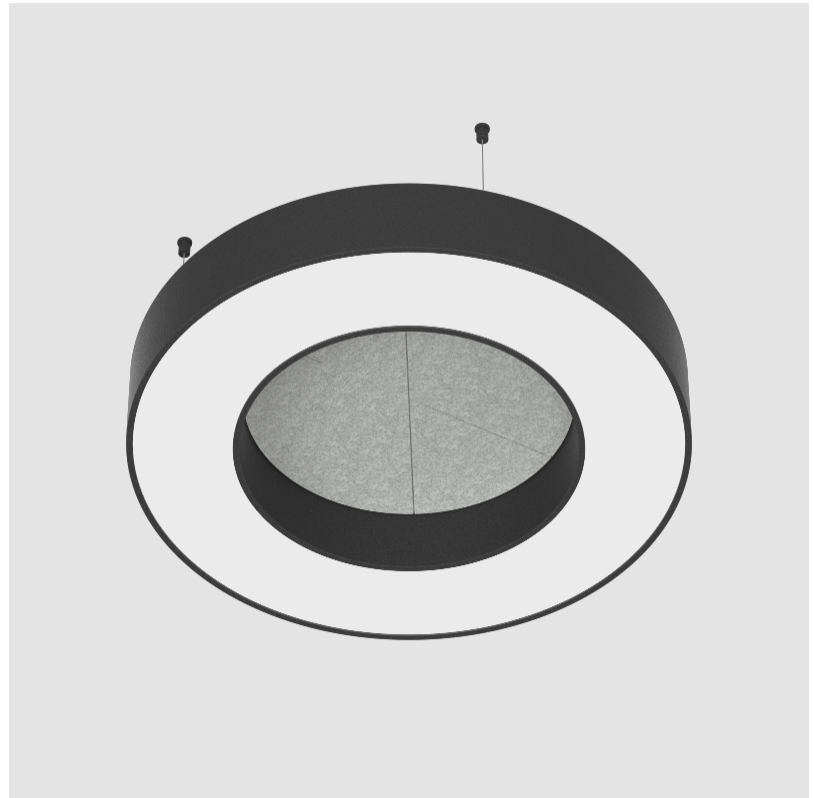

GENERAL

Series: Glorious Acoustic
Partner: Prolicht
Division: Architectural
Installation: Suspension
Product Type: Acoustic
Mounting Location: Ceiling
Light Distribution: Direct / Indirect

PHYSICAL

Shape: Round
Diameter (mm): 750
Diameter (in): 29 1/2"
Width (mm): 120
Width (in): 4 3/4"
Diffuser: [PMMA - Opal / Micro-Prism](#)
Fixture Finish: [SSR / BKV / CWI / CRY / HAB / UFT / ITA / RUA / FTG / MYG / LOD / PUS / FRO / FUP / KIA / POP / BLS / SPG / MEY / GOH / CHC / COM / ABZ / JAG / OBR / MOS / ROR](#)
Acoustic Finish: [SFW / CYW / SEE / SYN / MTS / PMB / TTN / CYB / STO / DPE / BES / SHB / ARE / ANE / VRD / CRF](#)
Fixture Material: Aluminum
Primary Material: Acoustic
Cable Details: [2000mm / 78 3/4" or 6000mm / 236 1/4" Transparent Cable](#)

ELECTRICAL

Lamp Type: LED (Zhaga Standard)
Input Wattage (W): 45.1
Total Output Wattage (W): 40
Dimming: [Tri-Mode (Non-Dimming and Phase Dimming (120Vac only) and 0-10V Dimming)](#)
Driver Included: Yes
Driver Location: Integrated
Driver Type: Constant Current - Universal
Driver Class: Class 2
Input Voltage (V): 120 - 277

LED

[Color Temperature (°K): 2700 / 3000 / 3500 / 4000](#)
Max. Delivered Lumen (lm): Max 4867
Nominal Lumen (lm): Max 6637
CRI: >90 CRI
Lamp Life (hrs): 50000

OPTICAL

RATINGS AND CERTIFICATIONS

Certified By: CSA Certified to UL and CSA Standards
IP rating: IP20