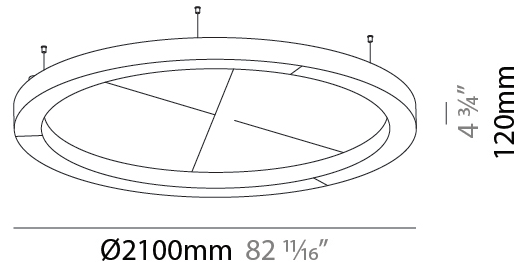

GENERAL

Series: Glorious Acoustic
Partner: Prolicht
Division: Architectural
Installation: Suspension
Product Type: Acoustic
Mounting Location: Ceiling
Light Distribution: Direct / Indirect

PHYSICAL

Shape: Round
Diameter (mm): 2100
Diameter (in): 82 11/16
Width (mm): 120
Width (in): 4 3/4
Diffuser: [PMMA - Opal / Micro-Prism](#)
Fixture Finish: [SSR / BKV / CWI / CRY / HAB / UFT / ITA / RUA / FTG / MYG / LOD / PUS / FRO / FUP / KIA / POP / BLS / SPG / MEY / GOH / CHC / COM / ABZ / JAG / OBR / MOS / ROR](#)
Acoustic Finish: [SFW / CYW / SEE / SYN / MTS / PMB / TTN / CYB / STO / DPE / BES / SHB / ARE / ANE / VRD / CRF](#)
Fixture Material: Aluminum
Primary Material: Acoustic
Cable Details: [2000mm / 78 3/4" or 6000mm / 236 1/4" Transparent Cable](#)

ELECTRICAL

Lamp Type: LED (Zhaga Standard)
Input Wattage (W): 162
Total Output Wattage (W): 147.3
Dimming: [Non-Dimmable](#)
Driver Included: Yes
Driver Location: Integrated
Driver Type: Constant Current - Universal
Driver Class: Class 2
Input Voltage (V): 120 - 277

LED

Color Temperature (°K): [2700 / 3000 / 3500 / 4000](#)
Max. Delivered Lumen (lm): Max 18647
Nominal Lumen (lm): Max 23951
CRI: >90 CRI
Lamp Life (hrs): 50000

OPTICAL

RATINGS AND CERTIFICATIONS

Certified By: CSA Certified to UL and CSA Standards
IP rating: IP20