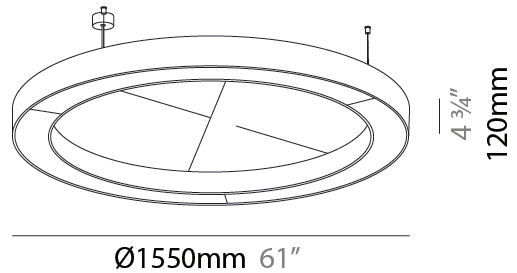

GENERAL

Series: Glorious Acoustic
Partner: Prolicht
Division: Architectural
Installation: Suspension
Product Type: Acoustic
Mounting Location: Ceiling
Light Distribution: Direct / Indirect

PHYSICAL

Shape: Round
Diameter (mm): 1550
Diameter (in): 61
Width (mm): 120
Width (in): 4 3/4
Diffuser: [PMMA - Opal / Micro-Prism](#)
Fixture Finish: [SSR / BKV / CWI / CRY / HAB / UFT / ITA / RUA / FTG / MYG / LOD / PUS / FRO / FUP / KIA / POP / BLS / SPG / MEY / GOH / CHC / COM / ABZ / JAG / OBR / MOS / ROR](#)
Acoustic Finish: [SFW / CYW / SEE / SYN / MTS / PMB / TTN / CYB / STO / DPE / BES / SHB / ARE / ANE / VRD / CRF](#)
Fixture Material: Aluminum
Primary Material: Acoustic
Cable Details: [2000mm / 78 3/4" or 6000mm / 236 1/4" Transparent Cable](#)

ELECTRICAL

Lamp Type: LED (Zhaga Standard)
Input Wattage (W): 110
Total Output Wattage (W): 100
Dimming: [Non-Dimmable](#)
Driver Included: Yes
Driver Location: Integrated
Driver Type: Constant Current - Universal
Driver Class: Class 2
Input Voltage (V): 120 - 277

LED

[Color Temperature (°K): 2700 / 3000 / 3500 / 4000](#)
Max. Delivered Lumen (lm): Max 12515
Nominal Lumen (lm): Max 16105
CRI: >90 CRI
Lamp Life (hrs): 50000

OPTICAL

RATINGS AND CERTIFICATIONS

Certified By: CSA Certified to UL and CSA Standards
IP rating: IP20