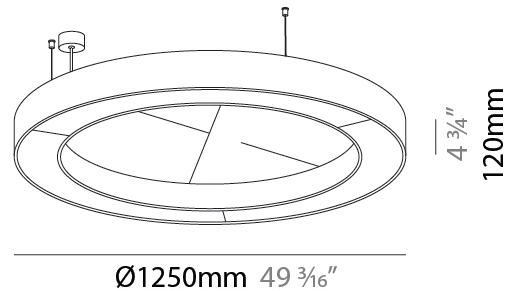

GENERAL

Series: Glorious Acoustic
Partner: Prolicht
Division: Architectural
Installation: Suspension
Product Type: Acoustic
Mounting Location: Ceiling
Light Distribution: Direct

PHYSICAL

Shape: Round
Diameter (mm): 1250
Diameter (in): 49 3/16
Width (mm): 120
Width (in): 4 3/4
Diffuser: [PMMA - Opal / Micro-Prism](#)
Fixture Finish: [SSR / BKV / CWI / CRY / HAB / UFT / ITA / RUA / FTG / MYG / LOD / PUS / FRO / FUP / KIA / POP / BLS / SPG / MEY / GOH / CHC / COM / ABZ / JAG / OBR / MOS / ROR](#)
Acoustic Finish: [SFW / CYW / SEE / SYN / MTS / PMB / TTN / CYB / STO / DPE / BES / SHB / ARE / ANE / VRD / CRF](#)
Fixture Material: Aluminum
Primary Material: Acoustic
Cable Details: 2000mm / 78 3/4" or 6000mm / 236 1/4" Transparent Cable

ELECTRICAL

Lamp Type: LED (Zhaga Standard)
Input Wattage (W): 58.7
Total Output Wattage (W): 53.7
Dimming: [Non-Dimmable](#)
Driver Included: Yes
Driver Location: Integrated
Driver Type: Constant Current - Universal
Driver Class: Class 2
Input Voltage (V): 120 - 277

LED

Color Temperature (°K): [2700 / 3000 / 3500 / 4000](#)
Max. Delivered Lumen (lm): 4979 / 5153 / 6051 / 5239
Nominal Lumen (lm): 7660 / 7928 / 9309 / 8060
CRI: >90 CRI
Lamp Life (hrs): 50000

OPTICAL

RATINGS AND CERTIFICATIONS

Certified By: CSA Certified to UL and CSA Standards
IP rating: IP20