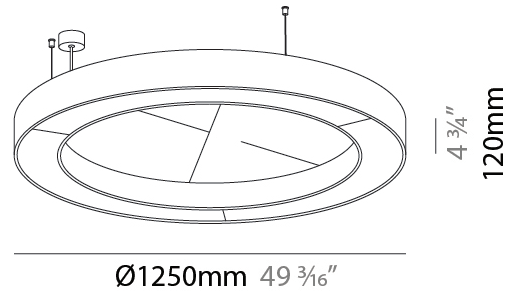

GENERAL

Series: Glorious Acoustic
Brand: Prolicht
Division: Architectural
Mounting Type: Suspension
Mounting Location: Ceiling
Subcategory: Acoustic

PHYSICAL

Shape: Round
Diameter (mm): 1250
Diameter (in): 49 ³/₁₆
Width (mm): 120
Width (in): 4 ³/₄
Light Distribution: Direct
Diffuser: PMMA - Opal / Micro-Prism
Fixture Finish: SSR / BKV / CWI / CRY / HAB / UFT / ITA / RUA / FTG / MYG / LOD / PUS / FRO / FUP / KIA / POP / BLS / SPG / MEY / GOH / GUM / CHC / COM / ABZ / JAG / OBR / MOS / ROR
Accent Finish: ANC / ASH / BNA / BTC / BZE / CEL / EGG / EVG / FOG / FOS / FST / FUA / IRI / IRO / KHA / LIC / LIM / MER / MSN / MUS / ONX / PEA / PLU / POL / PPY / RAY / ROY / RST / STE / SWD / TAN / TAU
Fixture Material: Aluminum
Cable Details: 2 000mm / 78 3/4" or 6 000mm / 236 1/4" Transparent Cable

ELECTRICAL

Lamp Type: LED (Zhaga Standard)
Input Wattage (W): 90
Total Output Wattage (W): 81.8
Dimming: Non-Dimmable
Driver Included: Yes
Driver Location: Integrated
Driver Type: Constant Current - Universal
Driver Class: Class 2
Input Voltage (V): 120 - 277

LED

Color Temperature (°K): 2700 / 3000 / 3500 / 4000
Max. Delivered Lumen (lm): Max 10240
Nominal Lumen (lm): Max 13319
CRI: >90 CRI
Lamp Life (hrs): 50000

OPTICAL

RATINGS AND CERTIFICATIONS

Certified By: CSA Certified to UL and CSA Standards
IP rating: IP20