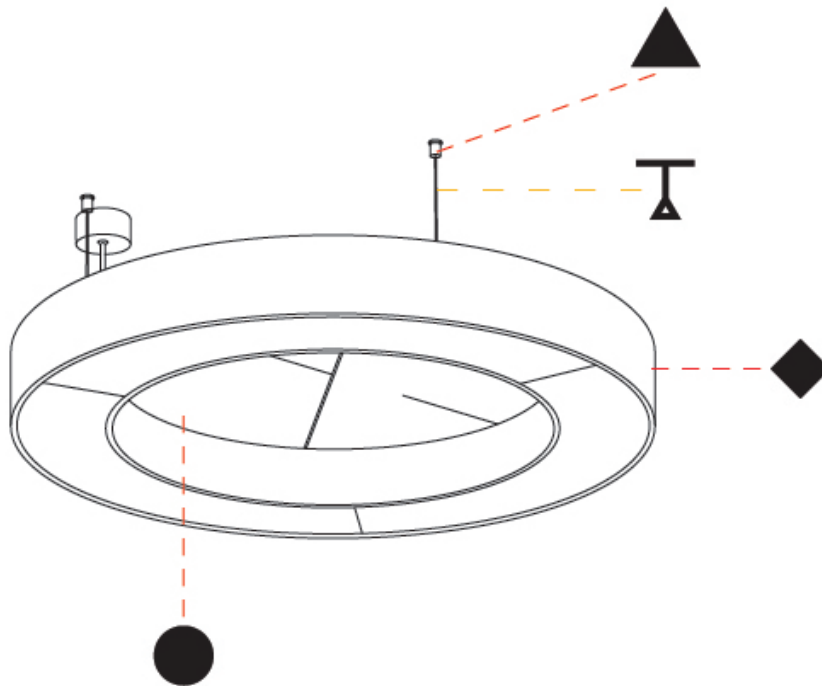

GLORIOUS ACOUSTIC SUSPENSION

A300724-

PROJECT

TYPE

SPECIFIER

QUANTITY

DATE

A