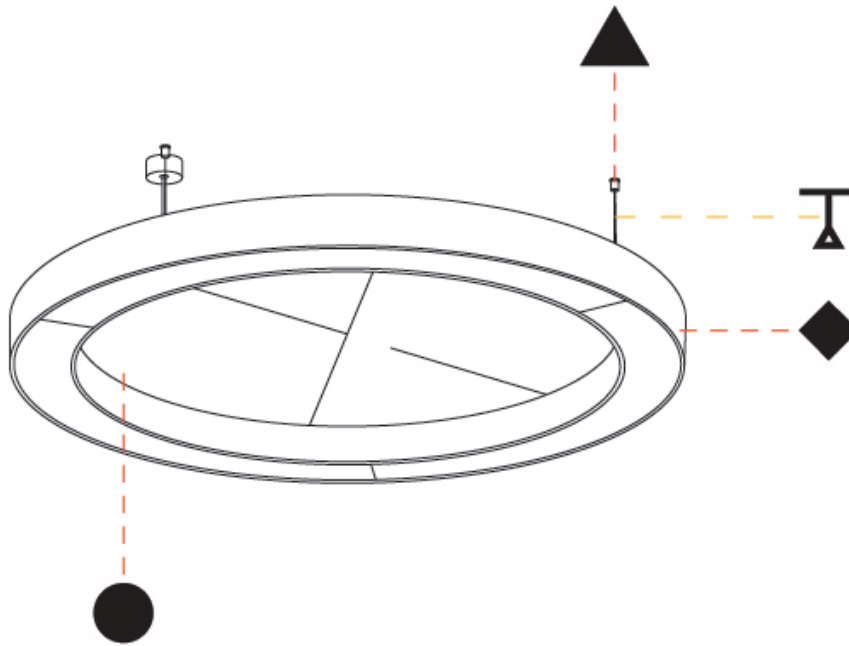

GLORIOUS ACOUSTIC SUSPENSION

A300721-

PROJECT	_____
TYPE	_____
SPECIFIER	_____
QUANTITY	_____
DATE	_____

A