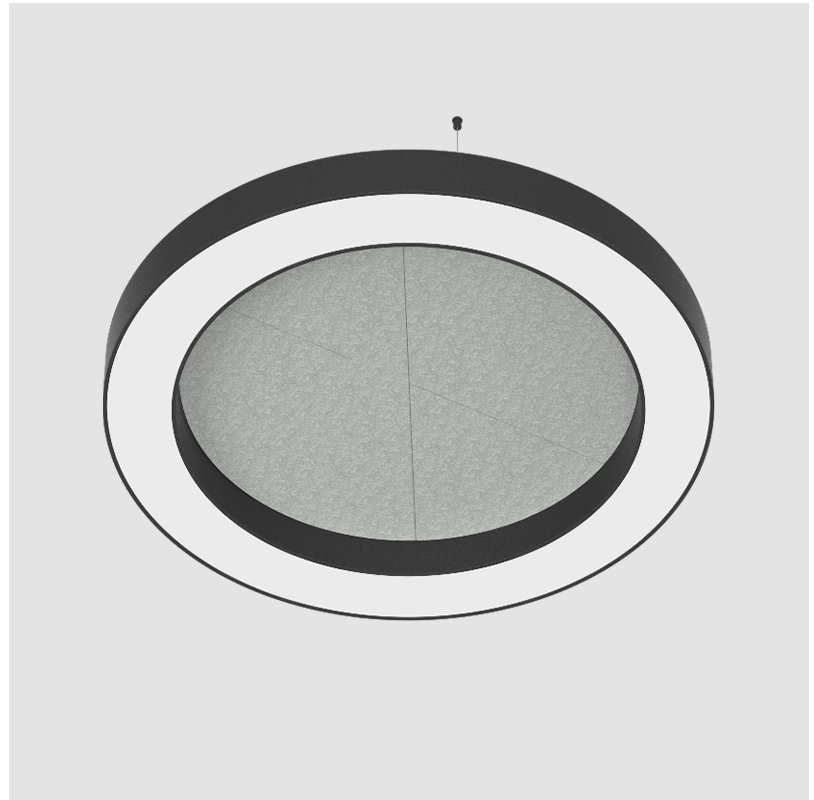

GENERAL

Series: Glorious Acoustic
Partner: Prolicht
Division: Architectural
Installation: Suspension
Product Type: Acoustic
Mounting Location: Ceiling
Light Distribution: Direct

PHYSICAL

Shape: Round
Diameter (mm): 1250
Diameter (in): 49 3/16
Width (mm): 120
Width (in): 4 3/4
Diffuser: [PMMA - Opal / Micro-Prism](#)
Fixture Finish: [SSR / BKV / CWI / CRY / HAB / UFT / ITA / RUA / FTG / MYG / LOD / PUS / FRO / FUP / KIA / POP / BLS / SPG / MEY / GOH / CHC / COM / ABZ / JAG / OBR / MOS / ROR](#)
Acoustic Finish: [SFW / CYW / SEE / SYN / MTS / PMB / TTN / CYB / STO / DPE / BES / SHB / ARE / ANE / VRD / CRF](#)
Fixture Material: Aluminum
Primary Material: Acoustic
Cable Details: 2000mm / 78 3/4" or 6000mm / 236 1/4" Transparent Cable

ELECTRICAL

Lamp Type: LED (Zhaga Standard)
Input Wattage (W): 58.7
Total Output Wattage (W): 53.7
Dimming: [Non-Dimmable](#)
Driver Included: Yes
Driver Location: Integrated
Driver Type: Constant Current - Universal
Driver Class: Class 2
Input Voltage (V): 120 - 277

LED

Color Temperature (°K): [2700 / 3000 / 3500 / 4000](#)
Max. Delivered Lumen (lm): 4979 / 5153 / 6051 / 5239
Nominal Lumen (lm): 7660 / 7928 / 9309 / 8060
CRI: >90 CRI
Lamp Life (hrs): 50000

OPTICAL

RATINGS AND CERTIFICATIONS

Certified By: CSA Certified to UL and CSA Standards
IP rating: IP20