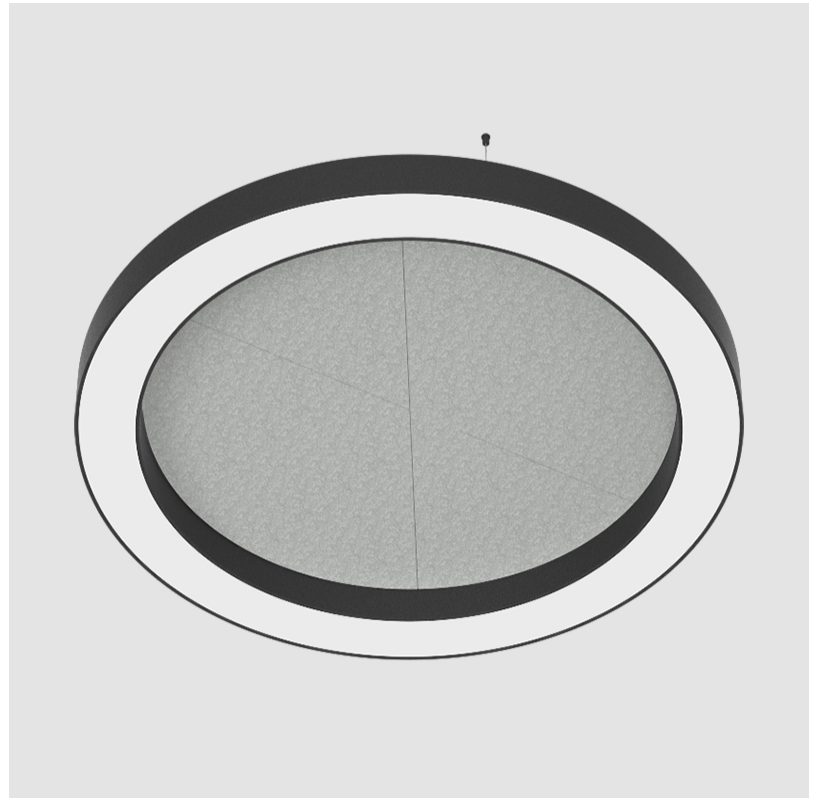

GENERAL

Series: Glorious Acoustic
Brand: Prolicht
Division: Architectural
Mounting Type: Suspension
Mounting Location: Ceiling
Subcategory: Acoustic

PHYSICAL

Shape: Round
Diameter (mm): 1550
Diameter (in): 61
Width (mm): 120
Width (in): 4 3/4
Light Distribution: Direct
Diffuser: PMMA - Opal / Micro-Prism
Fixture Finish: SSR / BKV / CWI / CRY / HAB / UFT / ITA / RUA / FTG / MYG / LOD / PUS / FRO / FUP / KIA / POP / BLS / SPG / MEY / GOH / GUM / CHC / COM / ABZ / JAG / OBR / MOS / ROR
Accent Finish: ANC / ASH / BNA / BTC / BZE / CEL / EGG / EVG / FOG / FOS / FST / FUA / IRI / IRO / KHA / LIC / LIM / MER / MSN / MUS / ONX / PEA / PLU / POL / PPY / RAY / ROY / RST / STE / SWD / TAN / TAU
Fixture Material: Aluminum
Cable Details: 2 000mm / 78 3/4" or 6 000mm / 236 1/4" Transparent Cable

ELECTRICAL

Lamp Type: LED (Zhaga Standard)
Input Wattage (W): 110
Total Output Wattage (W): 100
Dimming: Non-Dimmable
Driver Included: Yes
Driver Location: Integrated
Driver Type: Constant Current - Universal
Driver Class: Class 2
Input Voltage (V): 120 - 277

LED

Color Temperature (°K): 2700 / 3000 / 3500 / 4000
Max. Delivered Lumen (lm): Max 12515
Nominal Lumen (lm): Max 16105
CRI: >90 CRI
Lamp Life (hrs): 50000

OPTICAL

RATINGS AND CERTIFICATIONS

Certified By: CSA Certified to UL and CSA Standards
IP rating: IP20