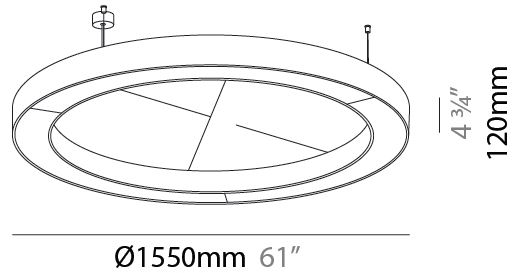

GENERAL

Series: Glorious Acoustic
Partner: Prolicht
Division: Architectural
Installation: Suspension
Product Type: Acoustic
Mounting Location: Ceiling
Light Distribution: Direct

PHYSICAL

Shape: Round
Diameter (mm): 1550
Diameter (in): 61
Width (mm): 120
Width (in): 4 3/4
Diffuser: [PMMA - Opal / Micro-Prism](#)
Fixture Finish: [SSR / BKV / CWI / CRY / HAB / UFT / ITA / RUA / FTG / MYG / LOD / PUS / FRO / FUP / KIA / POP / BLS / SPG / MEY / GOH / CHC / COM / ABZ / JAG / OBR / MOS / ROR](#)
Acoustic Finish: [SFW / CYW / SEE / SYN / MTS / PMB / TTN / CYB / STO / DPE / BES / SHB / ARE / ANE / VRD / CRF](#)
Fixture Material: Aluminum
Primary Material: Acoustic
Cable Details: [2000mm / 78 3/4" or 6000mm / 236 1/4" Transparent Cable](#)

ELECTRICAL

Lamp Type: LED (Zhaga Standard)
Input Wattage (W): 73.4
Total Output Wattage (W): 66.3
Dimming: [Non-Dimmable](#)
Driver Included: Yes
Driver Location: Integrated
Driver Type: Constant Current - Universal
Driver Class: Class 2
Input Voltage (V): 120 - 277

LED

Color Temperature (°K): [2700 / 3000 / 3500 / 4000](#)
Max. Delivered Lumen (lm): [6224 / 6442 / 7564 / 6549](#)
Nominal Lumen (lm): [9575 / 9910 / 11636 / 10075](#)
CRI: >90 CRI
Lamp Life (hrs): 50000

OPTICAL

RATINGS AND CERTIFICATIONS

Certified By: CSA Certified to UL and CSA Standards
IP rating: IP20