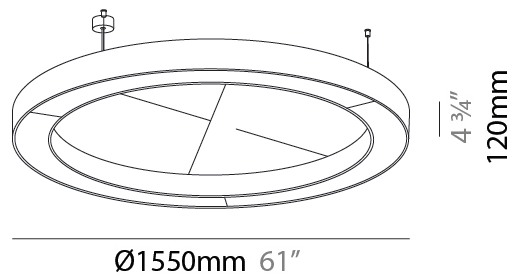

GENERAL

Series: Glorious Acoustic
Brand: Prolicht
Division: Architectural
Mounting Type: Suspension
Mounting Location: Ceiling
Subcategory: Acoustic

PHYSICAL

Shape: Round
Diameter (mm): 1550
Diameter (in): 61
Width (mm): 120
Width (in): 4 3/4
Light Distribution: Direct
Diffuser: PMMA - Opal / Micro-Prism
Fixture Finish: SSR / BKV / CWI / CRY / HAB / UFT / ITA / RUA / FTG / MYG / LOD / PUS / FRO / FUP / KIA / POP / BLS / SPG / MEY / GOH / GUM / CHC / COM / ABZ / JAG / OBR / MOS / ROR
Accent Finish: ANC / ASH / BNA / BTC / BZE / CEL / EGG / EVG / FOG / FOS / FST / FUA / IRI / IRO / KHA / LIC / LIM / MER / MSN / MUS / ONX / PEA / PLU / POL / PPY / RAY / ROY / RST / STE / SWD / TAN / TAU
Fixture Material: Aluminum
Cable Details: 2 000mm / 78 3/4" or 6 000mm / 236 1/4" Transparent Cable

ELECTRICAL

Lamp Type: LED (Zhaga Standard)
Input Wattage (W): 110
Total Output Wattage (W): 100
Dimming: Non-Dimmable
Driver Included: Yes
Driver Location: Integrated
Driver Type: Constant Current - Universal
Driver Class: Class 2
Input Voltage (V): 120 - 277

LED

Color Temperature (°K): 2700 / 3000 / 3500 / 4000
Max. Delivered Lumen (lm): Max 12515
Nominal Lumen (lm): Max 16105
CRI: >90 CRI
Lamp Life (hrs): 50000

OPTICAL

RATINGS AND CERTIFICATIONS

Certified By: CSA Certified to UL and CSA Standards
IP rating: IP20