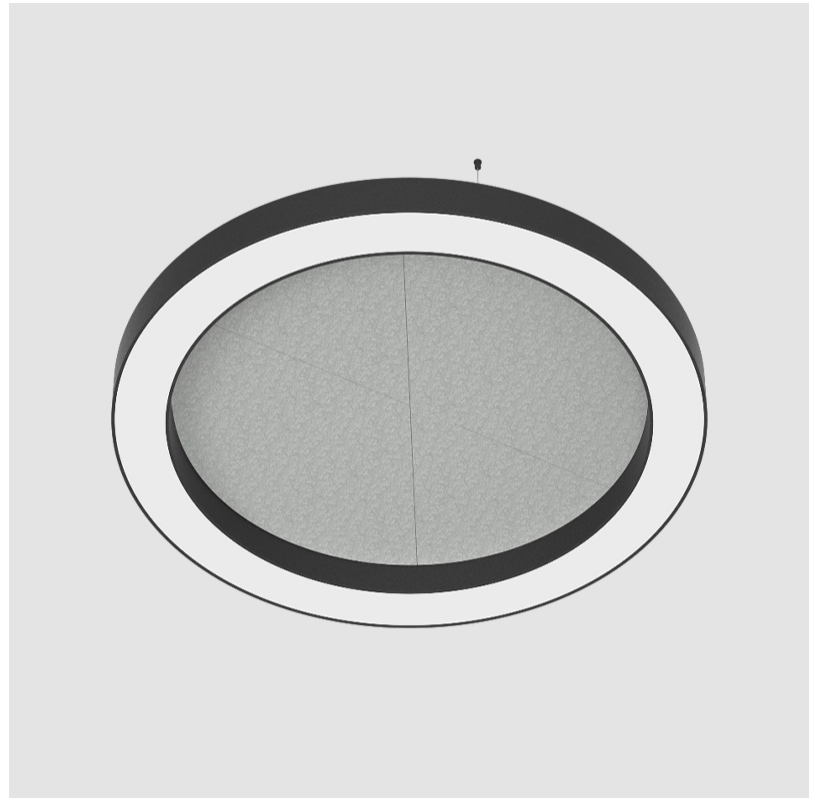

GENERAL

Series: Glorious Acoustic
Partner: Prolicht
Division: Architectural
Installation: Suspension
Product Type: Acoustic
Mounting Location: Ceiling
Light Distribution: Direct / Indirect

PHYSICAL

Shape: Round
Diameter (mm): 950
Diameter (in): 37 ³/₈
Width (mm): 120
Width (in): 4 ³/₄
Diffuser: PMMA - Opal / Micro-Prism
Fixture Finish: SSR / BKV / CWI / CRY / HAB / UFT / ITA / RUA / FTG / MYG / LOD / PUS / FRO / FUP / KIA / POP / BLS / SPG / MEY / GOH / CHC / COM / ABZ / JAG / OBR / MOS / ROR
Acoustic Finish: SFW / CYW / SEE / SYN / MTS / PMB / TTN / CYB / STO / DPE / BES / SHB / ARE / ANE / VRD / CRF
Fixture Material: Aluminum
Primary Material: Acoustic
Cable Details: 2000mm / 78 3/4" or 6000mm / 236 1/4" Transparent Cable

ELECTRICAL

Lamp Type: LED (Zhaga Standard)
Input Wattage (W): 64
Total Output Wattage (W): 58.2
Dimming: Tri-Mode (Non-Dimming and Phase Dimming (120Vac only) and 0-10V Dimming)
Driver Included: Yes
Driver Location: Integrated
Driver Type: Constant Current - Universal
Driver Class: Class 2
Input Voltage (V): 120 - 277

LED

Color Temperature (°K): 2700 / 3000 / 3500 / 4000
Max. Delivered Lumen (lm): Max 7331
Nominal Lumen (lm): Max 9535
CRI: >90 CRI
Lamp Life (hrs): 50000

OPTICAL

RATINGS AND CERTIFICATIONS

Certified By: CSA Certified to UL and CSA Standards
IP rating: IP20