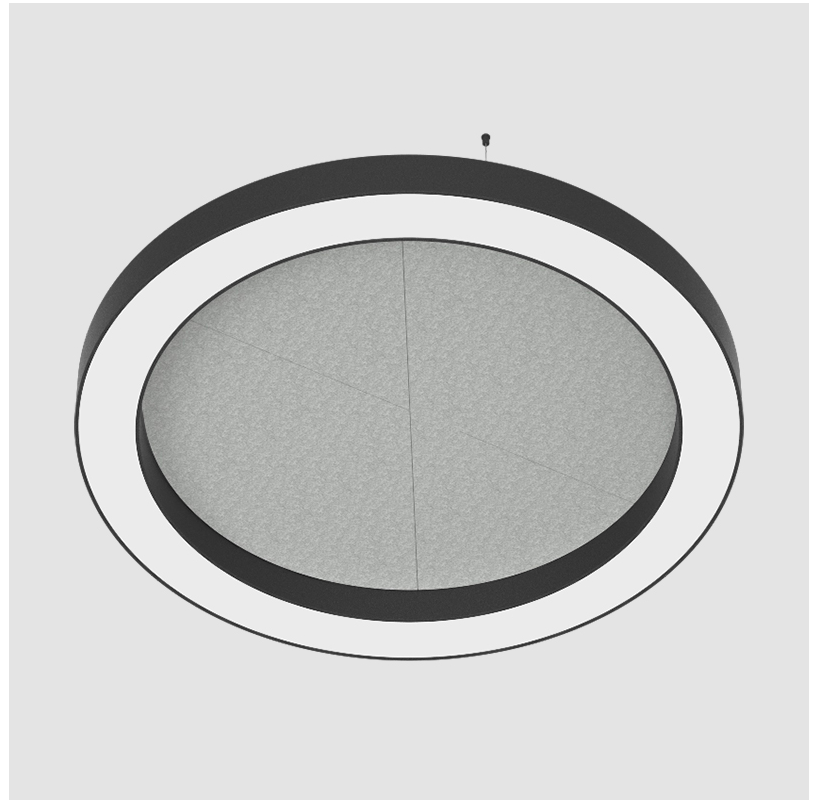

GENERAL

Series: Glorious Acoustic
Partner: Prolicht
Division: Architectural
Installation: Suspension
Product Type: Acoustic
Mounting Location: Ceiling
Light Distribution: Direct

PHYSICAL

Shape: Round
Diameter (mm): 1550
Diameter (in): 61
Width (mm): 120
Width (in): 4 3/4
Diffuser: [PMMA - Opal / Micro-Prism](#)
Fixture Finish: [SSR / BKV / CWI / CRY / HAB / UFT / ITA / RUA / FTG / MYG / LOD / PUS / FRO / FUP / KIA / POP / BLS / SPG / MEY / GOH / CHC / COM / ABZ / JAG / OBR / MOS / ROR](#)
Acoustic Finish: [SFW / CYW / SEE / SYN / MTS / PMB / TTN / CYB / STO / DPE / BES / SHB / ARE / ANE / VRD / CRF](#)
Fixture Material: Aluminum
Primary Material: Acoustic
Cable Details: [2000mm / 78 3/4" or 6000mm / 236 1/4" Transparent Cable](#)

ELECTRICAL

Lamp Type: LED (Zhaga Standard)
Input Wattage (W): 73.4
Total Output Wattage (W): 66.3
Dimming: [Non-Dimmable](#)
Driver Included: Yes
Driver Location: Integrated
Driver Type: Constant Current - Universal
Driver Class: Class 2
Input Voltage (V): 120 - 277

LED

Color Temperature (°K): [2700 / 3000 / 3500 / 4000](#)
Max. Delivered Lumen (lm): [6224 / 6442 / 7564 / 6549](#)
Nominal Lumen (lm): [9575 / 9910 / 11636 / 10075](#)
CRI: >90 CRI
Lamp Life (hrs): 50000

OPTICAL

RATINGS AND CERTIFICATIONS

Certified By: CSA Certified to UL and CSA Standards
IP rating: IP20