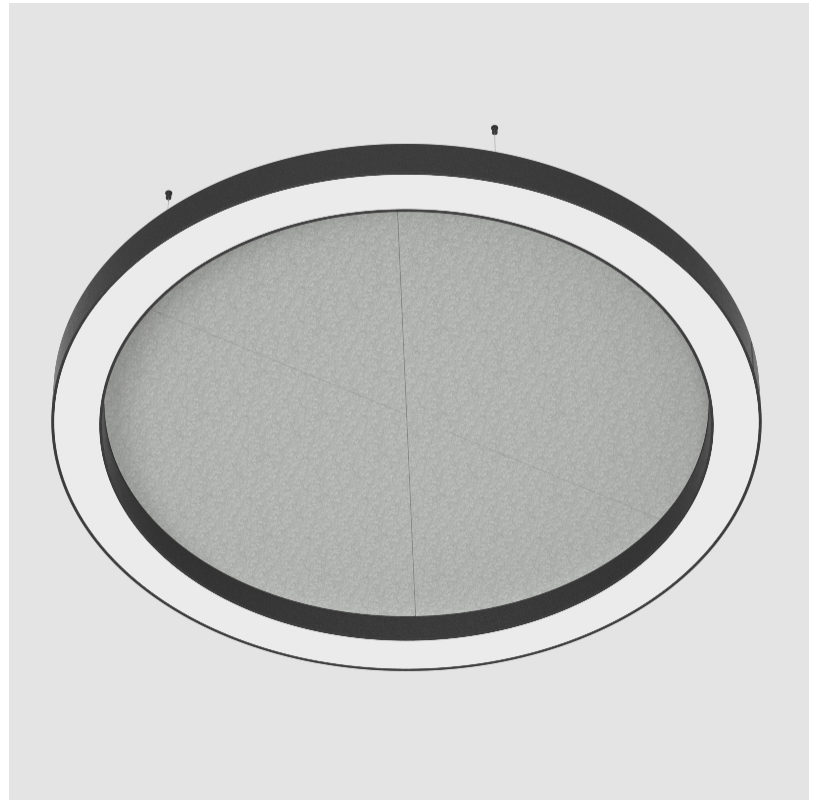

GENERAL

Series: Glorious Acoustic
Brand: Prolicht
Division: Architectural
Mounting Type: Suspension
Mounting Location: Ceiling
Subcategory: Acoustic

PHYSICAL

Shape: Round
Diameter (mm): 2100
Diameter (in): 82 1¹/₁₆
Width (mm): 120
Width (in): 4 3³/₄
Light Distribution: Direct
Diffuser: PMMA - Opal / Micro-Prism
Fixture Finish: SSR / BKV / CWI / CRY / HAB / UFT / ITA / RUA / FTG / MYG / LOD / PUS / FRO / FUP / KIA / POP / BLS / SPG / MEY / GOH / GUM / CHC / COM / ABZ / JAG / OBR / MOS / ROR
Accent Finish: ANC / ASH / BNA / BTC / BZE / CEL / EGG / EVG / FOG / FOS / FST / FUA / IRI / IRO / KHA / LIC / LIM / MER / MSN / MUS / ONX / PEA / PLU / POL / PPY / RAY / ROY / RST / STE / SWD / TAN / TAU
Fixture Material: Aluminum
Cable Details: 2 000mm / 78 3/4" or 6 000mm / 236 1/4" Transparent Cable

ELECTRICAL

Lamp Type: LED (Zhaga Standard)
Input Wattage (W): 162
Total Output Wattage (W): 147.3
Dimming: Non-Dimmable
Driver Included: Yes
Driver Location: Integrated
Driver Type: Constant Current - Universal
Driver Class: Class 2
Input Voltage (V): 120 - 277

LED

Color Temperature (°K): 2700 / 3000 / 3500 / 4000
Max. Delivered Lumen (lm): Max 18647
Nominal Lumen (lm): Max 23951
CRI: >90 CRI
Lamp Life (hrs): 50000

OPTICAL

RATINGS AND CERTIFICATIONS

Certified By: CSA Certified to UL and CSA Standards
IP rating: IP20