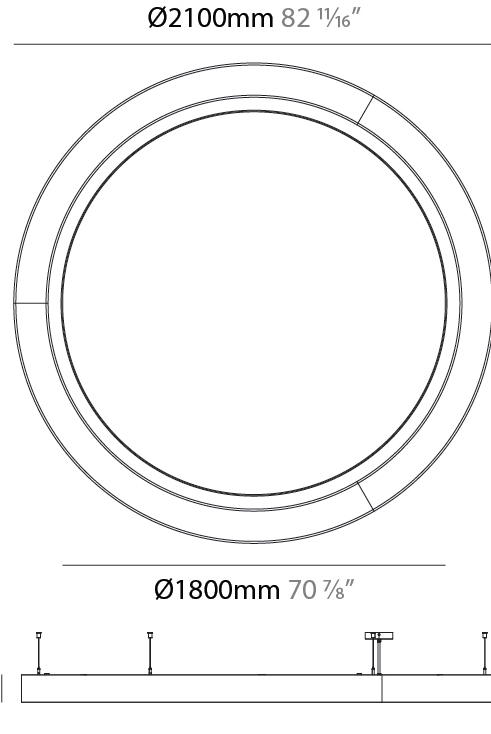

GENERAL

Series: Glorious Acoustic
Brand: Prolicht
Division: Architectural
Mounting Type: Suspension
Mounting Location: Ceiling
Subcategory: Acoustic

PHYSICAL

Shape: Round
Length (mm): 2100
Length (in): 82 11/16
Width (mm): 120
Width (in): 4 3/4
Light Distribution: Direct
Diffuser: PMMA - Opal / Micro-Prism
Fixture Finish: SSR / BKV / CWI / CRY / HAB / UFT / ITA / RUA / FTG / MYG / LOD / PUS / FRO / FUP / KIA / POP / BLS / SPG / MEY / GOH / GUM / CHC / COM / ABZ / JAG / OBR / MOS / ROR
Holder Finish: ANC / ASH / BNA / BTC / BZE / CEL / EGG / EVG / FOG / FOS / FST / FUA / IRI / IRO / KHA / LIC / LIM / MER / MSN / MUS / ONX / PEA / PLU / POL / PPY / RAY / ROY / RST / STE / SWD / TAN / TAU
Fixture Material: Aluminum
Cable Details: 2 000mm / 78 3/4" or 6 000mm / 236 1/4" Transparent Cable

ELECTRICAL

Lamp Type: LED (Zhaga Standard)
Input Wattage (W): 105
Total Output Wattage (W): 84 / 67.2 (3500K)
Dimming: Phase Dimming / 0-10V Dimming / Matter Dimming
Driver Included: Yes
Driver Location: Integrated
Driver Type: Constant Current - Universal
Driver Class: Class 2
Input Voltage (V): 120 - 277
Constant Current (MA): 350 / 700 (3500K)

LED

Color Temperature (°K): 2700 / 3000 / 3500 / 4000
Nominal Lumen (lm): Max 10,240
CRI: >90 CRI
Lamp Life (hrs): 50000

OPTICAL

RATINGS AND CERTIFICATIONS

Certified By: CSA Certified to UL and CSA Standards
IP rating: IP20