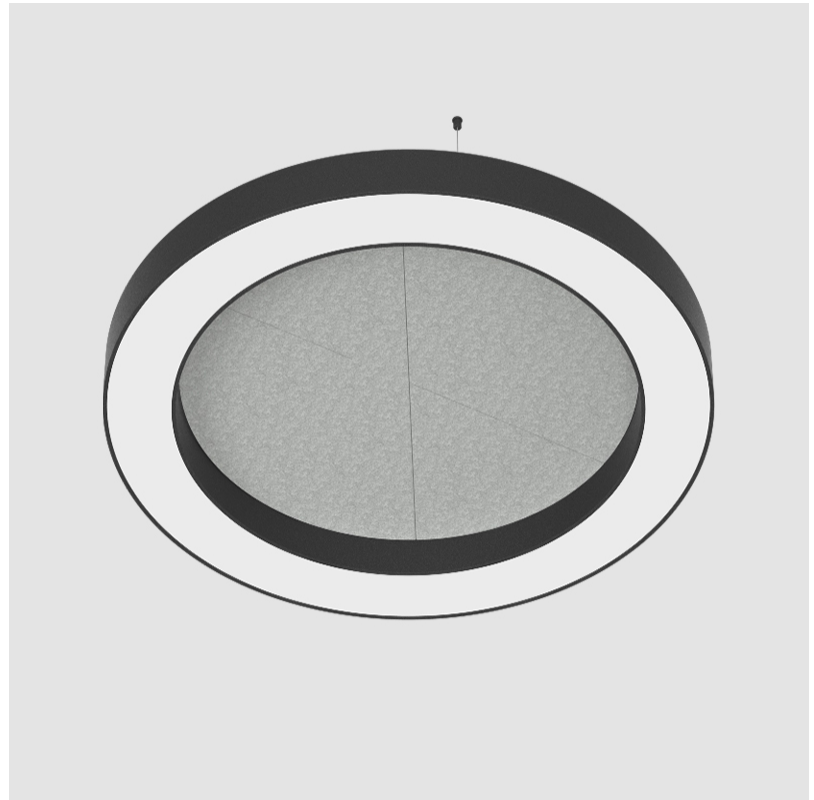

GENERAL

Series: Glorious Acoustic
Brand: Prolicht
Division: Architectural
Mounting Type: Suspension
Mounting Location: Ceiling
Subcategory: Acoustic

PHYSICAL

Shape: Round
Diameter (mm): 1250
Diameter (in): 49 ³/₁₆
Width (mm): 120
Width (in): 4 ³/₄
Light Distribution: Direct
Diffuser: PMMA - Opal / Micro-Prism
Fixture Finish: SSR / BKV / CWI / CRY / HAB / UFT / ITA / RUA / FTG / MYG / LOD / PUS / FRO / FUP / KIA / POP / BLS / SPG / MEY / GOH / GUM / CHC / COM / ABZ / JAG / OBR / MOS / ROR
Accent Finish: ANC / ASH / BNA / BTC / BZE / CEL / EGG / EVG / FOG / FOS / FST / FUA / IRI / IRO / KHA / LIC / LIM / MER / MSN / MUS / ONX / PEA / PLU / POL / PPY / RAY / ROY / RST / STE / SWD / TAN / TAU
Fixture Material: Aluminum
Cable Details: 2 000mm / 78 3/4" or 6 000mm / 236 1/4" Transparent Cable

ELECTRICAL

Lamp Type: LED (Zhaga Standard)
Input Wattage (W): 90
Total Output Wattage (W): 81.8
Dimming: Non-Dimmable
Driver Included: Yes
Driver Location: Integrated
Driver Type: Constant Current - Universal
Driver Class: Class 2
Input Voltage (V): 120 - 277

LED

Color Temperature (°K): 2700 / 3000 / 3500 / 4000
Max. Delivered Lumen (lm): Max 10240
Nominal Lumen (lm): Max 13319
CRI: >90 CRI
Lamp Life (hrs): 50000

OPTICAL

RATINGS AND CERTIFICATIONS

Certified By: CSA Certified to UL and CSA Standards
IP rating: IP20